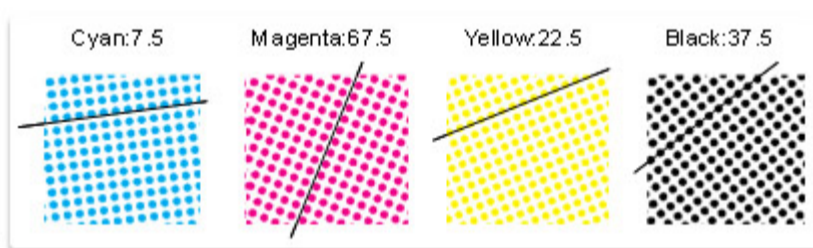

Founder EagleAM Screening Technology

Key Features:

- Improved rosette pattern, gray level is exquisite and smooth.
- More accurate angles produce higher quality printing.
- Better reproduction of gradient shading and overprint effect of tints and skin color.
- Suitable for printing high frequency images on CTP (greater than 300LPI).
- More suitable for CTP workflow.

Target Market:

- Commercial Printing
- Packaging Printing
- Screen Printing
- Flexographic Printing

More details and samples will be released later.

Avoid Some Disadvantages of Traditional AM Screening like:

- Moiré and visible and obvious rosette patterns.